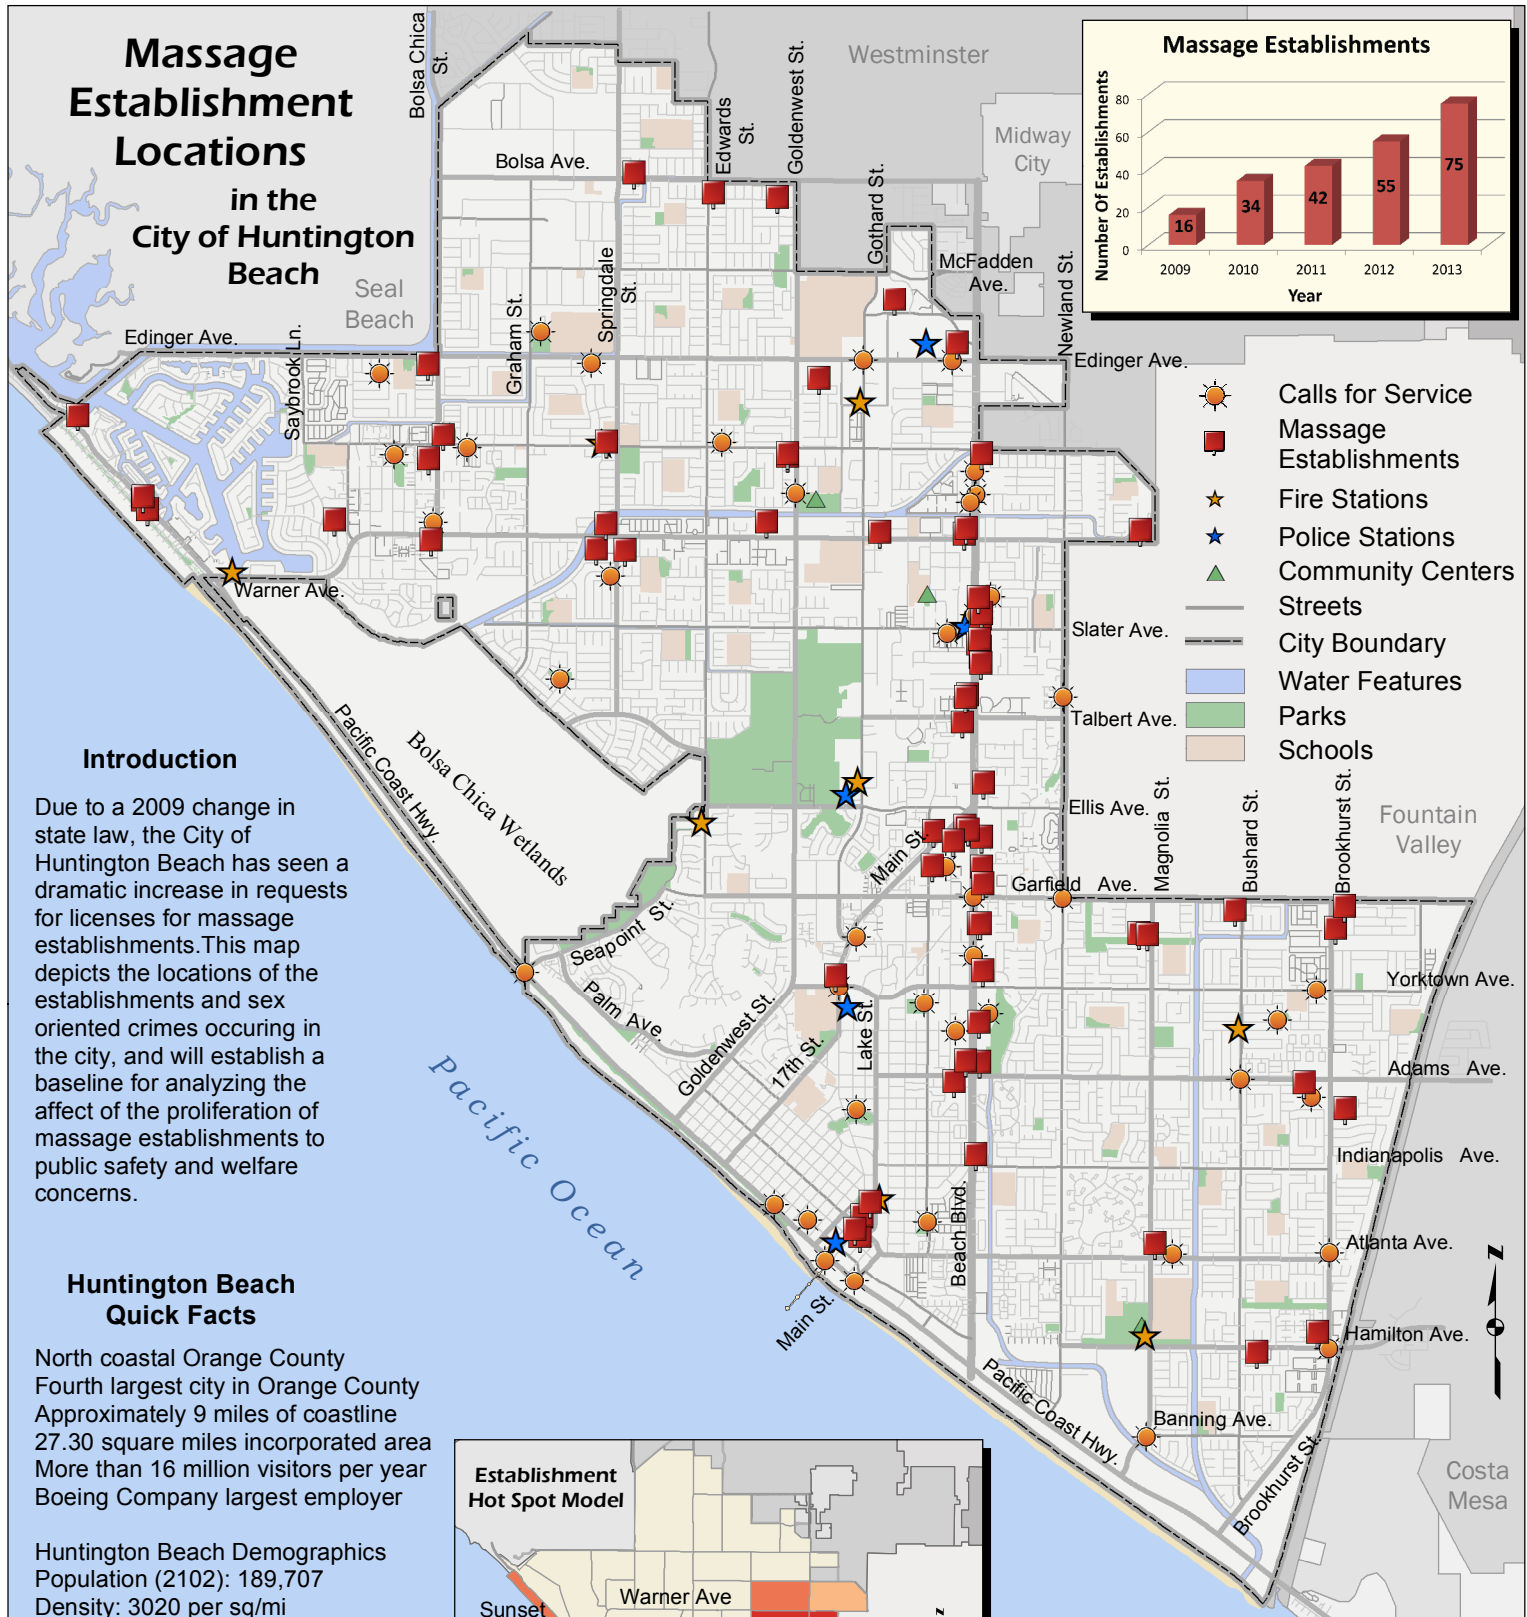

Massage Establishment Locations in the City of Huntington Beach

- Calls for Service
- Massage Establishments
- Fire Stations
- Police Stations
- Community Centers
- Streets
- City Boundary
- Water Features
- Parks
- Schools

Introduction

Due to a 2009 change in state law, the City of Huntington Beach has seen a dramatic increase in requests for licenses for massage establishments. This map depicts the locations of the establishments and sex oriented crimes occurring in the city, and will establish a baseline for analyzing the affect of the proliferation of massage establishments to public safety and welfare concerns.

Huntington Beach Quick Facts

North coastal Orange County
 Fourth largest city in Orange County
 Approximately 9 miles of coastline
 27.30 square miles incorporated area
 More than 16 million visitors per year
 Boeing Company largest employer

Map produced by Daniel Richards, GIS Manager, City of Huntington Beach