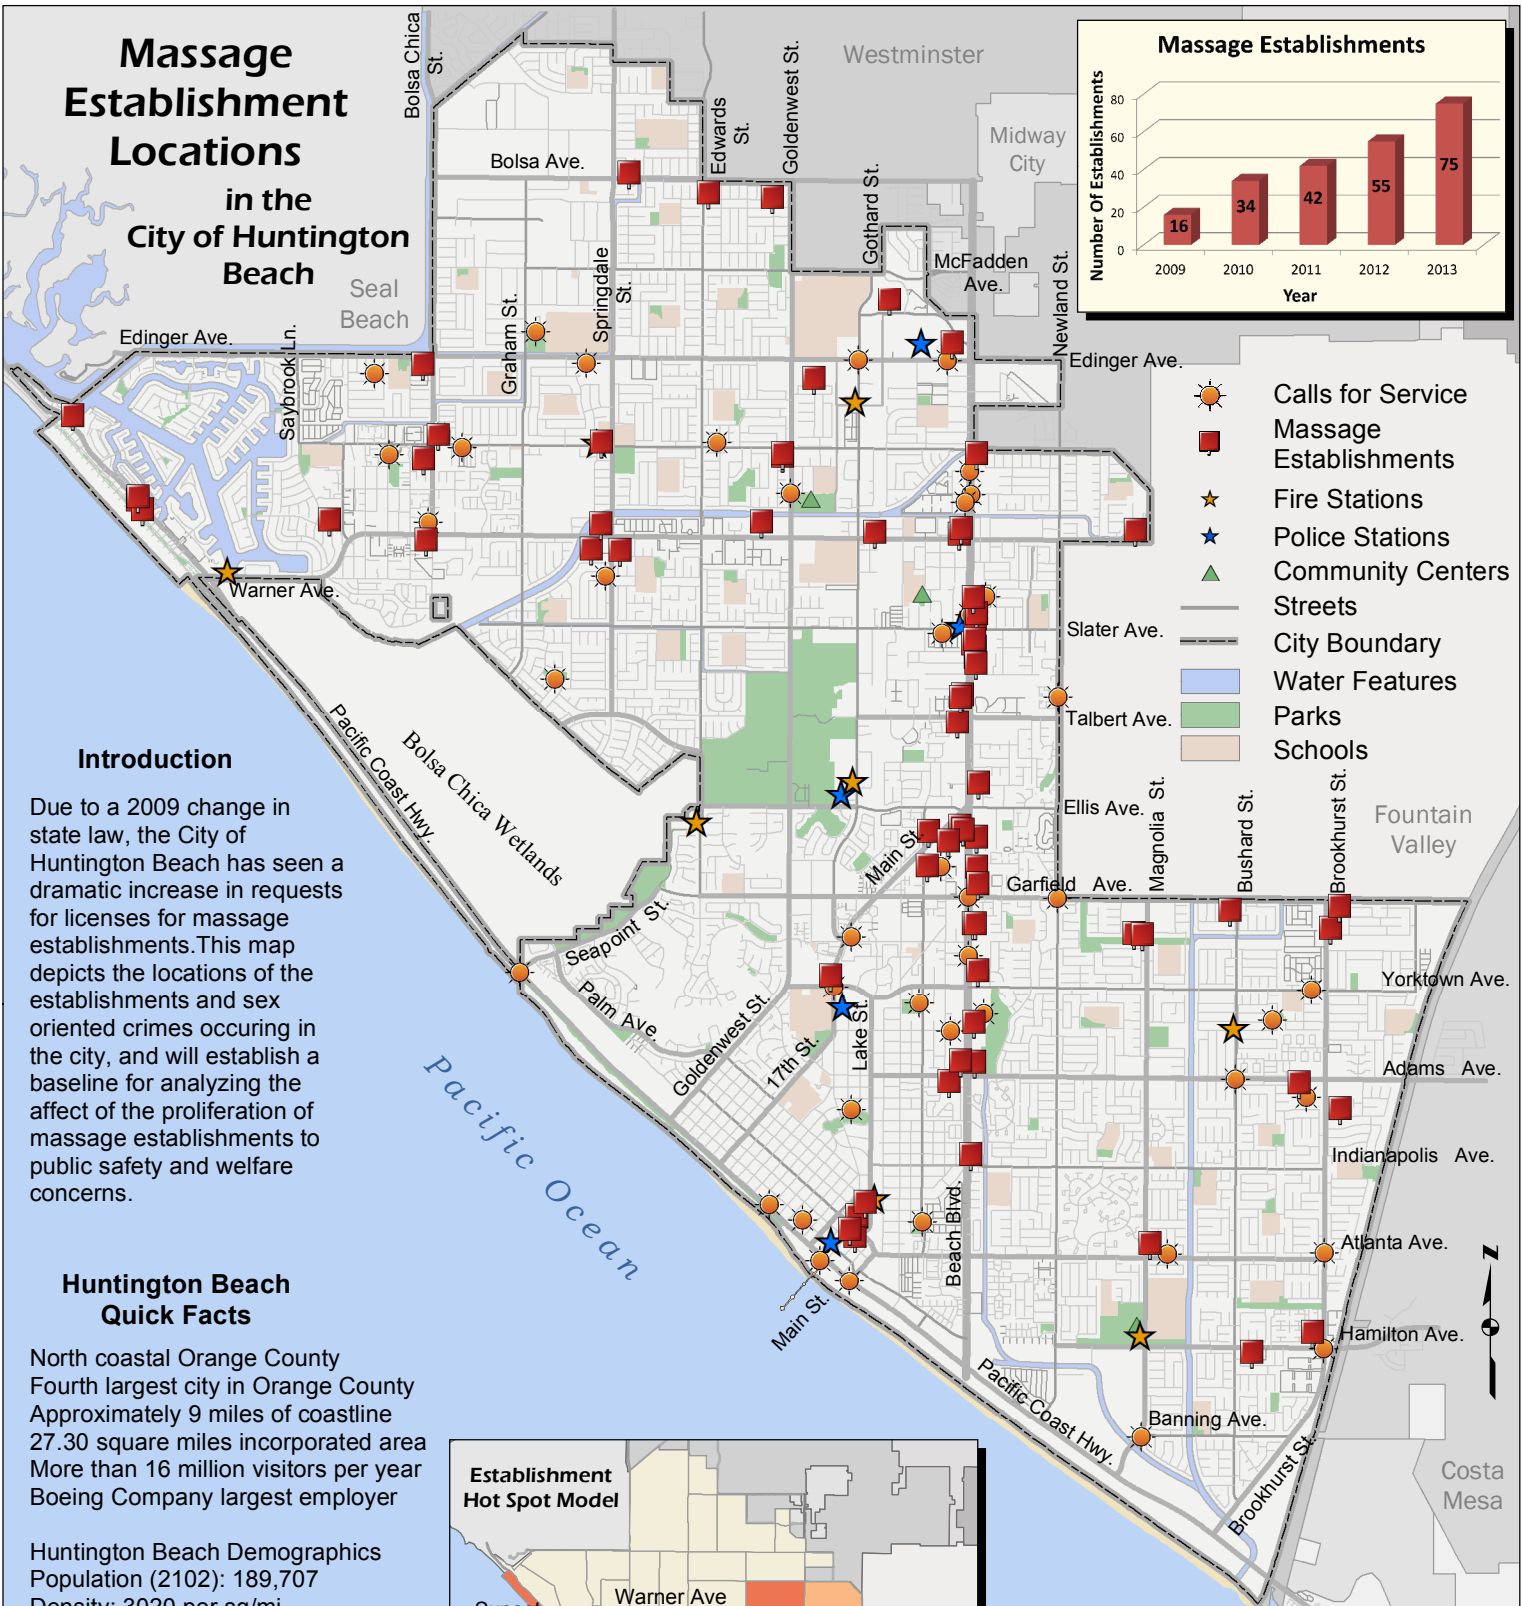

# Massage Establishment Locations in the City of Huntington Beach

- Calls for Service
- Massage Establishments
- Fire Stations
- Police Stations
- Community Centers
- Streets
- City Boundary
- Water Features
- Parks
- Schools

## Introduction

Due to a 2009 change in state law, the City of Huntington Beach has seen a dramatic increase in requests for licenses for massage establishments. This map depicts the locations of the establishments and sex oriented crimes occurring in the city, and will establish a baseline for analyzing the affect of the proliferation of massage establishments to public safety and welfare concerns.

## Huntington Beach Quick Facts

North coastal Orange County  
 Fourth largest city in Orange County  
 Approximately 9 miles of coastline  
 27.30 square miles incorporated area  
 More than 16 million visitors per year  
 Boeing Company largest employer

Map produced by Daniel Richards, GIS Manager, City of Huntington Beach