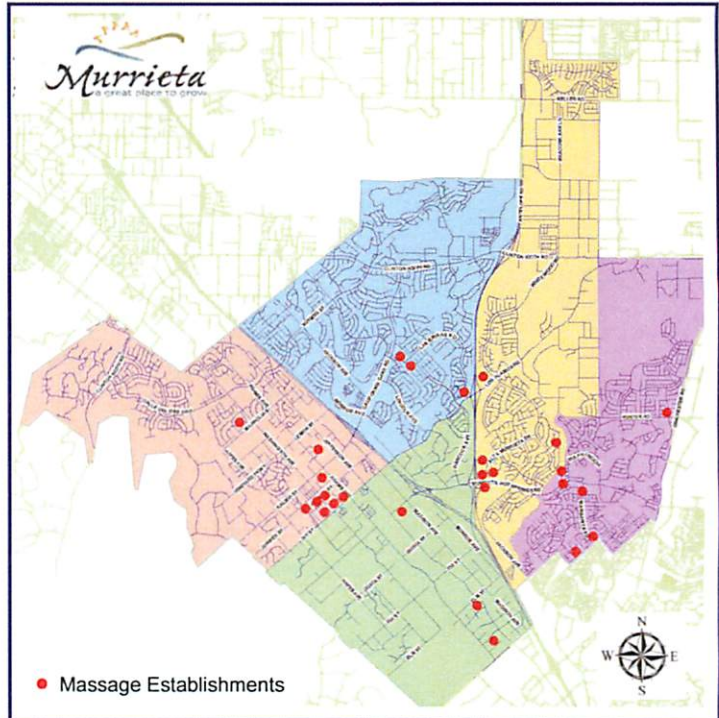

## MASSAGE ESTABLISHMENTS

### City of Murrieta

- Proximity to San Diego, Los Angeles, and Orange County
- Center of Southern California Market
- Proximity to over 21 Million People

### Murrieta Demographics

- Population of over 105,000
- 33 Square Miles
- 3,100 Persons Per Square Mile
- One of the Largest Cities in Riverside County
- Median Age of 32
- \$100,000 Average Family Income
- More than 34% of Residents have a BA or Advanced Degree
- 63% of Murrieta Residents have Attended College
- Proximity to 22 Colleges / Universities

### Public Safety

- Top 10 Safest City in the U.S. for Population of 100,000 or More
- Lowest Crime Rate in Riverside and San Diego Counties