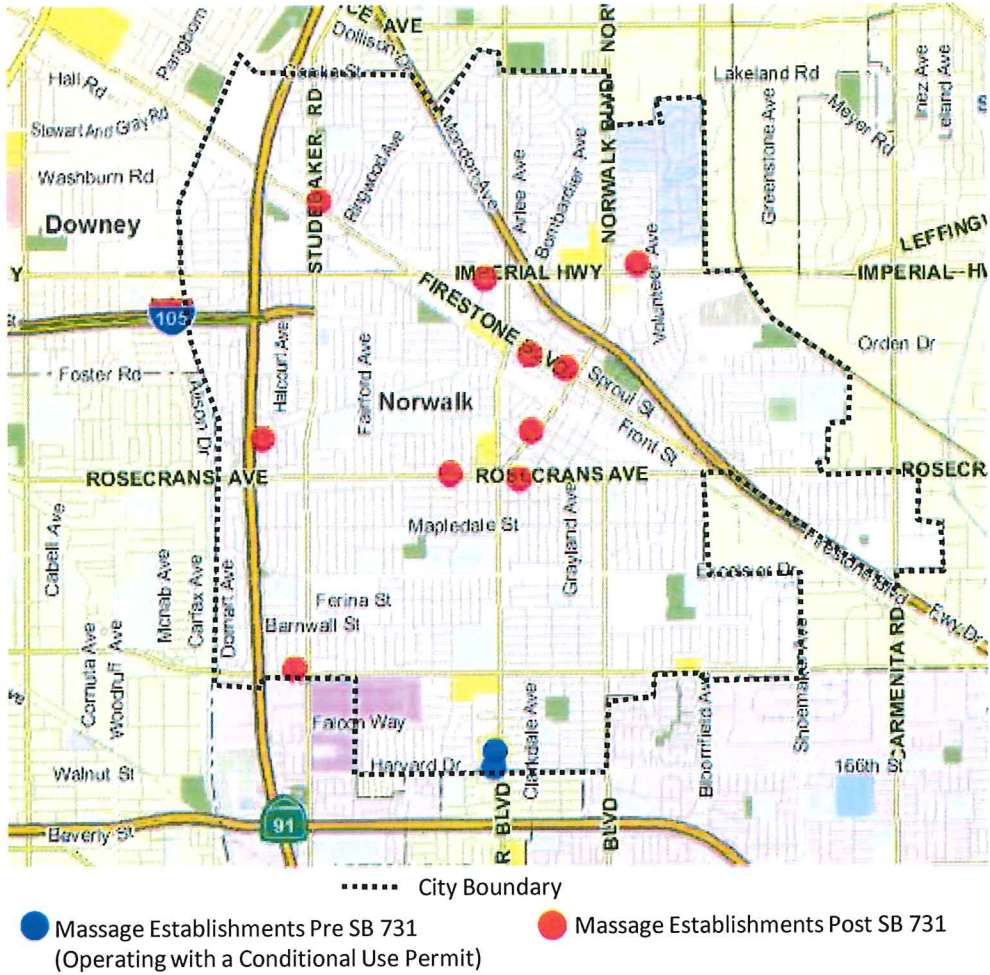

Norwalk Massage Establishments

City Statistics

- Norwalk – 9.7 Square Miles
 - 49.64 % Residential
 - 5.78% Commercial
 - 4.55 % Industrial

Since SB 731

- Massage Establishments jumped from 2 to 12 (600% growth)
- Massage Technicians jumped from 3 to 18 (600% growth)

**Note: This map does not include those establishments or other professions that may offer massage as an ancillary service such as sports medicine clinics, sports coaches, cosmetologists, beauty salons, acupuncturists, chiropractors, and similar professions that are otherwise regulated by the California Department of Consumer Affairs.*